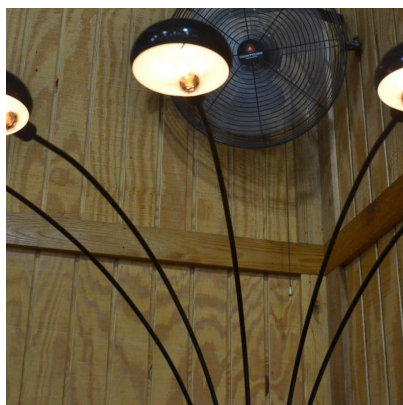

BLACK FLOOR LAMP

\$169.00

Classic black lamp with a dimmer switch.

SKU: 1297A

Categories: [Dry Erase Boards](#), [New Office Furniture](#)

Tags: [Black](#), [floor lamp](#)
woocommerce_disable_product_enquiry
no |

GALLERY IMAGES

ADDITIONAL INFORMATION

Weight

10 lbs