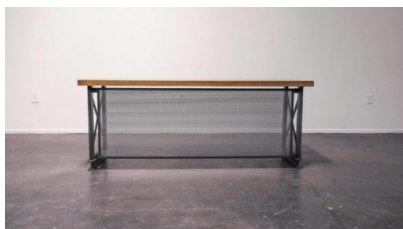

CARRUCA OFFICE DESK BY: IRON AGE

\$3,188.00

Looking to make your office stand out? This desk will do the trick. Bold and beautiful, this desk works in any workspace. This simple, striking piece will command the attention of anyone that steps foot into your office.

SKU: CS3072MP

Categories: [Computer Desks](#), [Executive Desks](#), [New Office Furniture](#), [Office Desks](#)

Tags: [Carruca](#), [Office Desk](#)

woocommerce_disable_product_enquiry

no |

GALLERY IMAGES

PRODUCT DESCRIPTION

CARRUCA OFFICE DESK BY: IRON AGE

Key Features:

- 1.75" Thick solid maple wood top
 - Carbon steel frame
 - Inset leveling feet
- Grommet holes (optional)

ADDITIONAL INFORMATION

Weight	100 lbs
Manufacturer	Iron Age