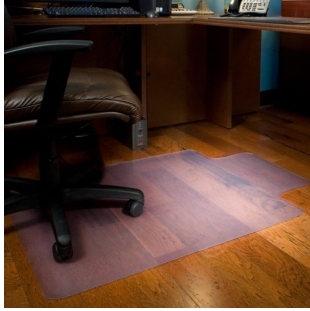

GALLERY IMAGES

PRODUCT DESCRIPTION

ES ROBBINS EVERLIFE 36" X 48" CHAIRMAT FOR CARPET

For use with low pile carpet such as loop/Berber style up to 3/8" thick including padding. For moderate office use. Exclusive Anchor Bar chair mat cleats hold firmly in place, yet are gentle on carpet and fingers. Crystal Edge creates a smooth finished edge while providing effortless roll on/off mat. Mat Type: Chair Mat; Application: Carpets; Material(s): Vinyl; Style: Lip.

ADDITIONAL INFORMATION

Weight

20 lbs

YOU MAY ALSO LIKE...

[45' X 53' Heavy Duty Chairmat for Hard Floor](#)

[36' X 48' Heavy Duty Chairmat for Hard Floor](#)

[ES Robbins Everlife 45" x 53" Chairmat for Carpet](#)