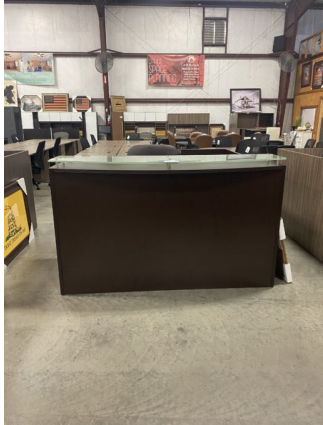

RECEPTION DESK

\$450.00

SKU: N/A

Categories: [New Office Furniture](#), [Reception Desks](#)

woocommerce_disable_product_enquiry
no |

VARIATIONS

Image	SKU	Stock Status	Stock Quantity	Description	Color	Price
	NAP-121-SGW				Slate Gray	\$450.00
	NAP-121-PCW				Walnut	\$450.00
	NAP-121-ESP				Espresso	\$450.00

GALLERY IMAGES

PRODUCT DESCRIPTION

48" X 36" RECEPTION DESK

Key Features:

- Brand new
- Available in multiple colors

ADDITIONAL INFORMATION

Weight

100 lbs

Color

[Slate Gray](#), [Espresso](#), [Walnut](#)

YOU MAY ALSO LIKE...

[Reception L-Desk](#)