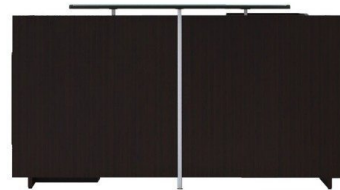

[Cherryman Verde
Reception L Desk](#)