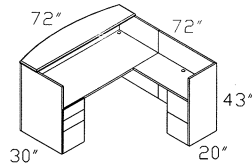

RU-EU3624CC L/R
'U' W/Corner Credenza-Left or Right

RU-EUBUL L/R
'U' W/Bullet Top-Left or Right

RU-3720LF
Lateral File

RU-4800T 1-3/4\" Top
Executive Round Table

RU-7236T 1-3/4" Top
Executive Racetrack
Conference Table

RU-RUTRT L/R
Reception Unit
W/Transaction Return Top

RU-CD
Center Drawer

**RU-EUBTCC
RU-7014H**

RU-9642T 1-3/4" Top
Executive Racetrack
Conference Table

RU-RU L/R
Reception Unit

CHAIR-01 CHERRY
(Matches the Cherry Finish of Ruby
Collection) Black Fabric Seat Standard
O.D. 23"W X 23" D x 32-1/2" H