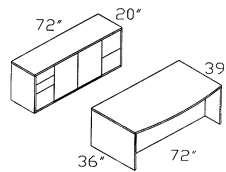

**RU-7239DPBT
RU-7220BC**