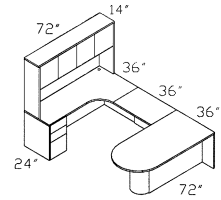

RU-EU3624CC L/R
'U' W/Corner Credenza-Left or Right

RU-EUBUL L/R
'U' W/Bullet Top-Left or Right

RU-3720LF
Lateral File

RU-4800T 1-3/4\" Top
Executive Round Table

RU-7236T 1-3/4" Top
Executive Racetrack
Conference Table

RU-RUTRT L/R
Reception Unit
W/Transaction Return Top

RU-CD
Center Drawer

**RU-EUBTCC
RU-7014H**

RU-9642T 1-3/4" Top
Executive Racetrack
Conference Table

RU-RU L/R
Reception Unit

CHAIR-01 CHERRY
(Matches the Cherry Finish of Ruby
Collection) Black Fabric Seat Standard
O.D. 23"W X 23" D x 32-1/2" H