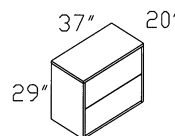

RU-3720LF
Lateral File