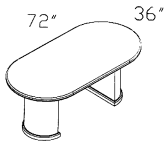

RU-7014H
Hutch W/Doors

RU-42BO
Bookcase 42\"H

RU-EU L/R
'U' W/72\" Return-Left or Right

RU-EUPTCOM L/R
'U' W/P-Top W/Combo
Lateral File -Left or Right

RU-3614H
Open Hutch

RU-4200T 1-3/4\" Top
Executive Round Table

RU-EU3624CC L/R
'U' W/Corner Credenza-Left or Right

RU-EUBUL L/R
'U' W/Bullet Top-Left or Right

RU-3720LF
Lateral File

RU-4800T 1-3/4\" Top
Executive Round Table

RU-7236T 1-3/4" Top
Executive Racetrack
Conference Table

RU-RUTRT L/R
Reception Unit
W/Transaction Return Top

RU-CD
Center Drawer

**RU-EUBTCC
RU-7014H**

RU-9642T 1-3/4" Top
Executive Racetrack
Conference Table

RU-RU L/R
Reception Unit

CHAIR-01 CHERRY
(Matches the Cherry Finish of Ruby
Collection) Black Fabric Seat Standard
O.D. 23"W X 23" D x 32-1/2" H