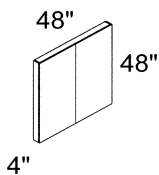

RU-VB
Presentation Board