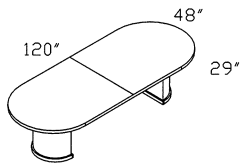

RU-12048T 1-3/4" Top
Executive Racetrack
Conference Table