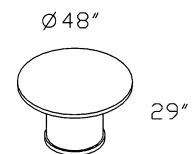

RU-7014H
Hutch W/Doors

RU-42BO
Bookcase 42\"H

RU-EU L/R
'U' W/72\" Return-Left or Right

RU-EUPTCOM L/R
'U' W/P-Top W/Combo
Lateral File -Left or Right

RU-3614H
Open Hutch

RU-4200T 1-3/4\" Top
Executive Round Table

RU-EU3624CC L/R
'U' W/Corner Credenza-Left or Right

RU-EUBUL L/R
'U' W/Bullet Top-Left or Right

RU-3720LF
Lateral File

RU-4800T 1-3/4\" Top
Executive Round Table

RU-7236T 1-3/4" Top
Executive Racetrack
Conference Table