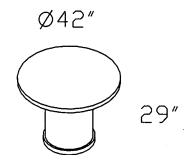

RU-7014H
Hutch W/Doors

RU-42BO
Bookcase 42\"H

RU-EU L/R
'U' W/72\" Return-Left or Right

RU-EUPTCOM L/R
'U' W/P-Top W/Combo
Lateral File -Left or Right

RU-3614H
Open Hutch

RU-4200T 1-3/4\" Top
Executive Round Table