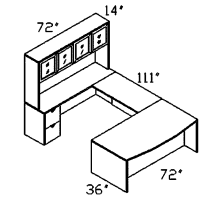

**JA-CD**  
Center Drawer

**JA-EUBTCC**  
**JA-7014H**

**JA-9642T 1-1/2" Top**  
Executive Racetrack Conference Table

**JA-RU L/R**  
Reception Unit

**CHAIR-09 LIGHT CHERRY**  
(Matches the Light Cherry Finish of Jade Collection) Black Fabric Seat  
Standard O.D. 23"W X 23" D x 32-1/2" H