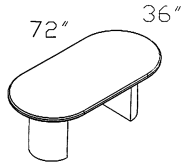

**JA-42BO**  
Bookcase 42"H

**JA-EU3624CC L/R**  
'U' W/Corner Credenza  
-Left or Right

**JA-EUBUL L/R**  
'U' W/Bullet Top-Left or Right

**JA-3614H**  
Open Hutch

**JA-4200T 1-1/2" Top**  
Executive Round Table

**JA-4800T 1-1/2" Top**  
Executive Round Table

**JA-VB**  
Presentation Board

**JA-WKS**  
Wood Keyboard Slide

**JA-ELCC**  
**JA-7014H**

**JA-7236T 1-1/2" Top**  
Executive Racetrack Conference Table

**JA-RUTRT L/R**  
Reception Unit W/Transaction Return Top

**JA-CD**  
Center Drawer

**JA-EUBTCC**  
**JA-7014H**

**JA-9642T 1-1/2" Top**  
Executive Racetrack Conference Table

**JA-RU L/R**  
Reception Unit

**CHAIR-09 LIGHT CHERRY**  
(Matches the Light Cherry Finish of Jade Collection) Black Fabric Seat  
Standard O.D. 23"W X 23" D x 32-1/2" H