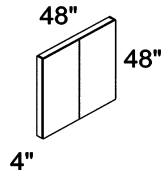

JA-EUBUL L/R
'U' W/Bullet Top-Left or Right

JA-VB
Presentation Board