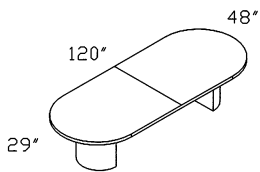

**JA-CD**  
Center Drawer

**JA-EUBTCC**  
**JA-7014H**

**JA-9642T 1-1/2" Top**  
Executive Racetrack Conference Table

**JA-RU L/R**  
Reception Unit

**CHAIR-09 LIGHT CHERRY**  
(Matches the Light Cherry Finish of Jade Collection) Black Fabric Seat  
Standard O.D. 23"W X 23" D x 32-1/2" H

**JA-EUBTLR**  
**JA-7014GH**

**JA-12048T 1-1/2" Top**  
Executive Racetrack Conference Table

**JA-2424T**  
End Table

**JA-7239DPBT**  
**JA-7220BC**

**JA-EUPTCOM**  
**JA-7014H**

**JA-14448T 1-1/2" Top**  
Executive Racetrack Conference Table