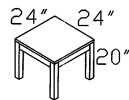

JA-2424T
End Table