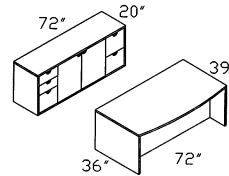

CHAIR-09 LIGHT CHERRY
(Matches the Light Cherry Finish of Jade Collection) Black Fabric Seat
Standard O.D. 23"W X 23" D x 32-1/2" H

JA-7239DPBT
JA-7220BC