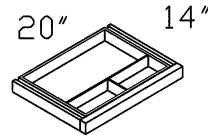

**JA-42BO**  
Bookcase 42"H

**JA-EU3624CC L/R**  
'U' W/Corner Credenza  
-Left or Right

**JA-EUBUL L/R**  
'U' W/Bullet Top-Left or Right

**JA-3614H**  
Open Hutch

**JA-4200T 1-1/2" Top**  
Executive Round Table

**JA-4800T 1-1/2" Top**  
Executive Round Table

**JA-VB**  
Presentation Board

**JA-WKS**  
Wood Keyboard Slide

**JA-ELCC**  
**JA-7014H**

**JA-7236T 1-1/2" Top**  
Executive Racetrack Conference Table

**JA-RUTRT L/R**  
Reception Unit W/Transaction Return Top