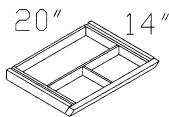

EM6987.MAHO-MAHOGANY
EM6987.MAP-MAPLE

EM6952L/R RECEPTION UNIT

EM6952L/R.MAHO-MAHOGANY
EM6952L/R.MAP-MAPLE

**EM6964
EM6965**

EM6992 96" RACETRACK CONF. TABLE

EM6992.MAHO-MAHOGANY
EM6992.MAP-MAPLE

EM6995 CENTER DRAWER

EM6995.MAHO-MAHOGANY
EM6995.MAP-MAPLE

EM6953 END TABLE

EM6953.MAHO-MAHOGANY
EM6953.MAP-MAPLE

**EM6981
EM6963
EM6965**

EM6993 120" RACETRACK CONF. TABLE

EM6993.MAHO-MAHOGANY
EM6993.MAP-MAPLE

EM6996 WOOD KEY BOARD SLIDE