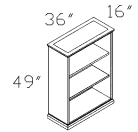

EM6965 TABLE DESK

EM6965.MAHO-MAHOGANY
EM6965.MAP-MAPLE

EM6963 72" KNEESPACE CREDENZA

EM6963.MAHO-MAHOGANY
EM6963.MAP-MAPLE

EM6904L/R 'L' W/84" BOW W/CORNER RETURN

EM6904L/R.MAHO-MAHOGANY
EM6904L/R.MAP-MAPLE
(EM6904 L SHOWN)

EM6983 BOOKCASE 49" /OPEN HUTCH

EM6983.MAHO-MAHOGANY
EM6983.MAP-MAPLE

EM6960 84" BOW TOP DESK

EM6960.MAHO-MAHOGANY
EM6960.MAP-MAPLE

EM6964 STORAGE CREDENZA

EM6964.MAHO-MAHOGANY
EM6964.MAP-MAPLE

EM6902L/R EXECUTIVE 'U' W/BOW TOP DESK