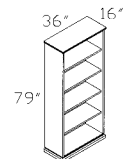

EM6965 TABLE DESK

EM6965.MAHO-MAHOGANY
EM6965.MAP-MAPLE

EM6963 72" KNEESPACE CREDENZA

EM6963.MAHO-MAHOGANY
EM6963.MAP-MAPLE

EM6904L/R 'L' W/84" BOW W/CORNER RETURN

EM6904L/R.MAHO-MAHOGANY
EM6904L/R.MAP-MAPLE
(EM6904 L SHOWN)

EM6983 BOOKCASE 49" /OPEN HUTCH

EM6983.MAHO-MAHOGANY
EM6983.MAP-MAPLE

EM6960 84" BOW TOP DESK

EM6960.MAHO-MAHOGANY
EM6960.MAP-MAPLE

EM6964 STORAGE CREDENZA

EM6964.MAHO-MAHOGANY
EM6964.MAP-MAPLE

EM6902L/R EXECUTIVE 'U' W/BOW TOP DESK

EM6902L/R.MAHO-MAHOGANY
EM6902L/R.MAP-MAPLE
(EM6902L SHOWN)

EM6984 BOOKCASE 79"

EM6984.MAHO-MAHOGANY
EM6984.MAP-MAPLE

EM6961 72" BOW TOP DESK

EM6961.MAHO-MAHOGANY
EM6961.MAP-MAPLE

EM6901L/R EXECUTIVE 'L' W/ 72" BOW TOP DESK