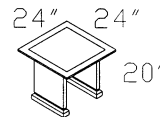

EM6987.MAHO-MAHOGANY
EM6987.MAP-MAPLE

EM6952L/R RECEPTION UNIT

EM6952L/R.MAHO-MAHOGANY
EM6952L/R.MAP-MAPLE

**EM6964
EM6965**

EM6992 96" RACETRACK CONF. TABLE

EM6992.MAHO-MAHOGANY
EM6992.MAP-MAPLE

EM6995 CENTER DRAWER

EM6995.MAHO-MAHOGANY
EM6995.MAP-MAPLE

EM6953 END TABLE

EM6953.MAHO-MAHOGANY
EM6953.MAP-MAPLE

**EM6981
EM6963
EM6965**

EM6993 120" RACETRACK CONF. TABLE

EM6993.MAHO-MAHOGANY
EM6993.MAP-MAPLE

EM6996 WOOD KEY BOARD SLIDE