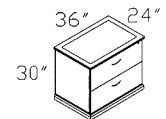

EM6985 LATERAL FILE

EM6985.MAHO-MAHOGANY
EM6985.MAP-MAPLE