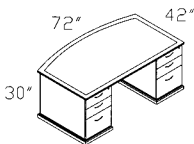

EM6983 BOOKCASE 49" /OPEN HUTCH

EM6983.MAHO-MAHOGANY
EM6983.MAP-MAPLE

EM6960 84" BOW TOP DESK

EM6960.MAHO-MAHOGANY
EM6960.MAP-MAPLE

EM6964 STORAGE CREDENZA

EM6964.MAHO-MAHOGANY
EM6964.MAP-MAPLE

EM6902L/R EXECUTIVE 'U' W/BOW TOP DESK

EM6902L/R.MAHO-MAHOGANY
EM6902L/R.MAP-MAPLE
(EM6902L SHOWN)

EM6984 BOOKCASE 79"

EM6984.MAHO-MAHOGANY
EM6984.MAP-MAPLE

EM6961 72" BOW TOP DESK

EM6961.MAHO-MAHOGANY
EM6961.MAP-MAPLE

EM6901L/R EXECUTIVE 'L' W/ 72" BOW TOP DESK