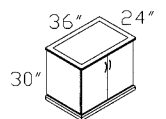

EM6966 72" RECTANGULAR DESK

EM6966.MAHO-MAHOGANY
EM6966.MAP-MAPLE

EM6907L/R EXECUTIVE 'L' W/ 72" RECTANGULAR DESK

EM6907L/R.MAHO-MAHOGANY
EM6907L/R.MAP-MAPLE
(EM6907L SHOWN)

EM6981 HUTCH W/GLASS DOORS

EM6981.MAHO-MAHOGANY
EM6981.MAP-MAPLE

EM6986 TWO DOOR CABINET

EM6986.MAHO-MAHOGANY
EM6986.MAP-MAPLE

EM6962 66" RECTANGULAR DESK

EM6962.MAHO-MAHOGANY
EM6962.MAP-MAPLE

EM6903L/R EXECUTIVE 'L' W/66" RECTANGULAR TOP DESK

EM6903L/R.MAHO-MAHOGANY
EM6903L/R.MAP-MAPLE
(EM6903L SHOWN)