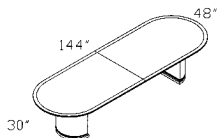

EM6995.MAHO-MAHOGANY
EM6995.MAP-MAPLE

EM6953 END TABLE

EM6953.MAHO-MAHOGANY
EM6953.MAP-MAPLE

**EM6981
EM6963
EM6965**

EM6993 120" RACETRACK CONF. TABLE

EM6993.MAHO-MAHOGANY
EM6993.MAP-MAPLE

EM6996 WOOD KEY BOARD SLIDE

EM6996.MAHO-MAHOGANY
EM6996.MAP-MAPLE

EM6954 COFFEE TABLE

EM6954.MAHO-MAHOGANY
EM6954.MAP-MAPLE

**EM6981
EM6963
EM6961**

EM6994 144" RACETRACK CONF. TABLE

EM6994.MAHO-MAHOGANY
EM6994.MAP-MAPLE

EM6951L/R RECEPTION UNIT W/TRANSATION RETURN TOP