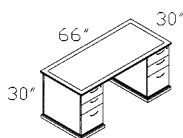

EM6966 72" RECTANGULAR DESK

EM6966.MAHO-MAHOGANY
EM6966.MAP-MAPLE

EM6907L/R EXECUTIVE 'L' W/ 72" RECTANGULAR DESK

EM6907L/R.MAHO-MAHOGANY
EM6907L/R.MAP-MAPLE
(EM6907L SHOWN)

EM6981 HUTCH W/GLASS DOORS

EM6981.MAHO-MAHOGANY
EM6981.MAP-MAPLE

EM6986 TWO DOOR CABINET

EM6986.MAHO-MAHOGANY
EM6986.MAP-MAPLE

EM6962 66" RECTANGULAR DESK

EM6962.MAHO-MAHOGANY
EM6962.MAP-MAPLE

EM6903L/R EXECUTIVE 'L' W/66" RECTANGULAR TOP DESK

EM6903L/R.MAHO-MAHOGANY
EM6903L/R.MAP-MAPLE
(EM6903L SHOWN)